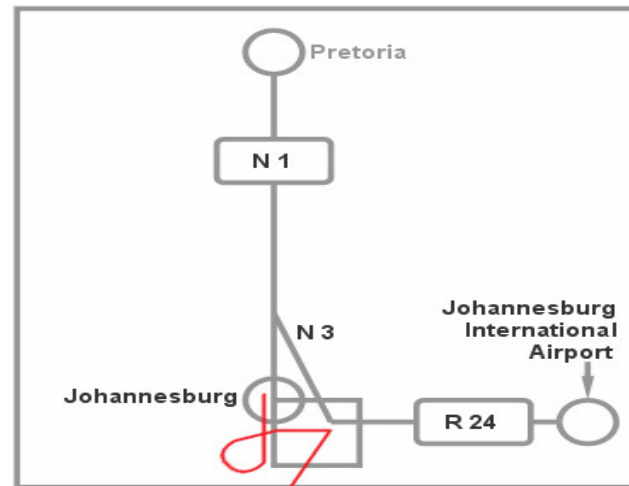

* IAM = Independent After Market

* OES = Original Equipment Spare parts

Performance Partnership

BEHR

SERVICE

Directions to Behr Service Johannesburg from the international airport

- **Coming by car** (≈ 24 km)
- From Johannesburg International Airport, take the R24 to Johannesburg.
- After ≈ 9,5 km, the R24 merges with the N12 motorway. At ≈ 10,5 km take the exit no 113 marked N3 (M2) Johannesburg.
- At ≈ 15,4 km, take the M2 Johannesburg turnoff no 108.
- Take exit no. 15 marked Ruven Road / Benrose (M19).
- At the traffic lights, turn right into Ruven Road and travel under the motorway to a T-junction.
- Turn left onto Main Reef Road.
- Take the left fork (at Shell gas station) and immediately left at the red sign Droste Park into Girder Road.
- Turn right at the T-junction into Border Road.
- Behr Service is 300 metres further on the left