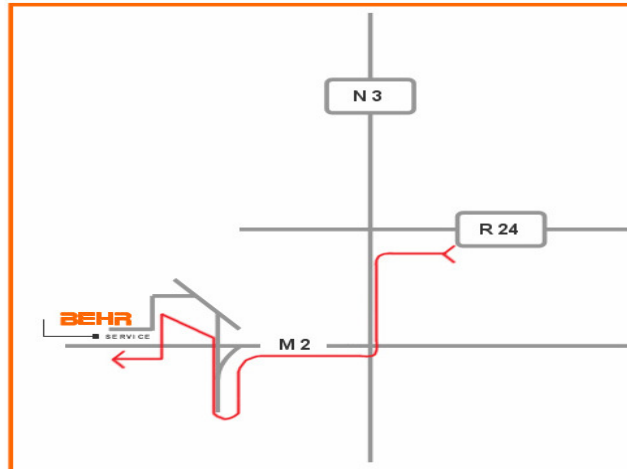

* IAM = Independent After Market

* OES = Original Equipment Spare parts

Performance Partnership

BEHR

SERVICE

Directions to Behr Service Johannesburg from the international airport

- **Coming by car** (≈ 24 km)
- From Johannesburg International Airport, take the R24 to Johannesburg.
- After ≈ 9,5 km, the R24 merges with the N12 motorway. At ≈ 10,5 km take the exit no 113 marked N3 (M2) Johannesburg.
- At ≈ 15,4 km, take the M2 Johannesburg turnoff no 108.
- Take exit no. 15 marked Ruven Road / Benrose (M19).
- At the traffic lights, turn right into Ruven Road and travel under the motorway to a T-junction.
- Turn left onto Main Reef Road.
- Take the left fork (at Shell gas station) and immediately left at the red sign Droste Park into Girder Road.
- Turn right at the T-junction into Border Road.
- Behr Service is 300 metres further on the left