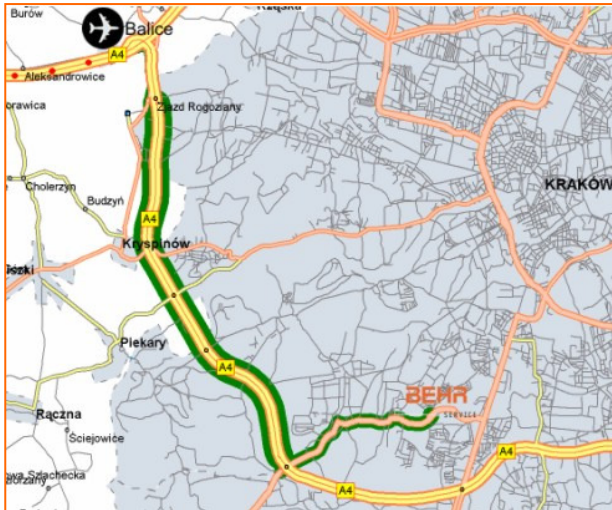

BEHR

SERVICE

Directions to Behr Service Polska – Geographical position (GPS) N. 50°00'29, E = 19°54'20"

- **from Balice airport** ≈ 18 km
- Take the 774 (to your right) during 1,7 km.
- Take the A4, direction “Kryspinów”.
- After 1,4 km on the A4, turn left and stay on the “Skotnicka” during 9,5 km.
- Then, turn right onto the “Dr Babińskiego”.
- Follow the “Dr J. Babińskiego” during 2,4 km and then go straight to the “Zawila”.
- After 900 m, turn left into “Skośna”.
- Behr Service Polska is on the left handside.