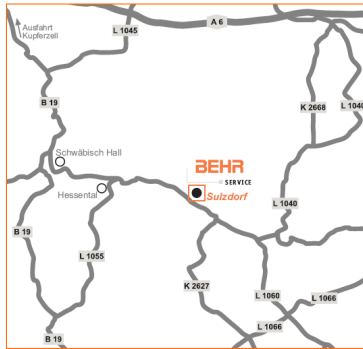

Headquarters

Behr Service GmbH
Dr.-Manfred-Behr-Straße 1
D-74523 Schwäbisch Hall

Tel. +49(0)7907/875-0
Fax +49(0)7907/875-37079