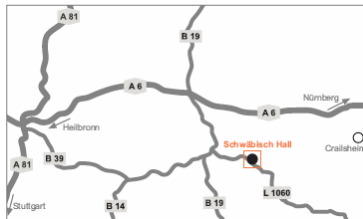

Behr Service Germany_01.10.2007

Welcome to
Behr Service
Germany

Behr Service GmbH in Schwäbisch Hall

Performance Partnership

BEHR

SERVICE

Directions to Behr Service in Schwäbisch Hall (Headquarters)

Take the A 6 freeway (Autobahn) from Heilbronn to Nuremberg (Nürnberg) as far as the “Kupferzell” exit. Leave the freeway (Autobahn) at this exit and turn right onto the B 19 highway (Bundesstraße) in the direction of “Schwäbisch Hall”.

When you arrive in Schwäbisch Hall, turn left at the traffic lights towards “Crailsheim/Ellwangen” (B 14 highway). After about 1.5 km, turn right further down from the “Bausparkasse Schwäbisch Hall” in the direction of “Ellwangen/Sulzdorf”.

After driving for a further 6 km, turn left towards “Sulzdorf/Industriegebiet”. Turn right again directly at the next intersection after 100 m. Then carry on for about another 200 m. The building is on your left hand side.

Coming from the direction of Stuttgart, you can reach us via Heilbronner Straße (B 10/B 27). You will see the brown “Kiefer/Behr Industry” office building on the right.

You can park on the court.

How to reach us by public transport