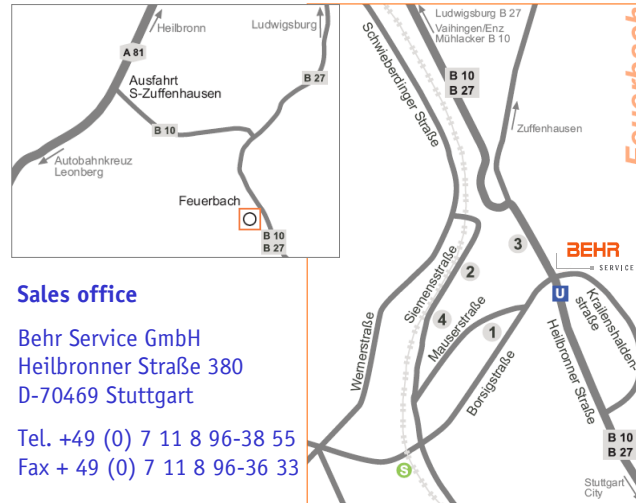

Directions to Behr Service in Stuttgart (Sales office)

Sales office

Behr Service GmbH
Heilbronner Straße 380
D-70469 Stuttgart

Tel. +49 (0) 7 11 8 96-38 55
Fax + 49 (0) 7 11 8 96-36 33

How to reach us by car

Take the **A 81** Freeway as far as the “Stuttgart-Zuffenhausen” exit. Then turn onto the B 10 highway in the direction of Stuttgart and follow it towards the city center. At the end of the expressway, turn right at the traffic lights in the direction of city center (“Stadtmitte”). Follow the streetcar line to the next set of traffic lights. Then turn left into Krailenshaldenstraße”. Here you have to turn around and drive back to the traffic light junction. Turn right into “Heilbronner Straße”, and immediately after, right again in front of the brown “Kiefer/Behr Industry” office building.

Coming from the direction of Stuttgart, you can reach us via Heilbronner Straße (B 10/B 27). You will see the brown “Kiefer/Behr Industry” office building on the right.

You can park on the court.

How to reach us by public transport

Take the **U5 or U15 streetcar** from Stuttgart main railway station in the direction of “Mönchfeld” and get out at the “Borsigstraße” stop. You will see the brown “Kiefer/Behr Industry” office building on the right.

Take the **metropolitan railway (S-Bahn)** to “Feuerbach” station from where Borsigstraße leads directly to the “Kiefer/Behr Industry” office building in Heilbronner Straße.

The Behr Service reception is on the second floor.

Important addresses near Behr Service Germany

Airports

Stuttgart-Echterdingen

Tel.: +49 (0) 711 / 948 – 0

≈ 20 km from Stuttgart

≈ 110 km from Schwäbisch Hall

Frankfurt

Tel.: +49 (0) 1805 / 372 46 36

≈ 200 km from Stuttgart and

Schwäbisch Hall

Schwäbisch Hall	Stuttgart
Car rental	
SIXT, Inh. Bernd Häfner Haller Straße 61 74564 Crailsheim Tel.: +49 (0) 7951 / 273 72	AVIS Autovermietung Burgenlandstraße 42 Stuttgart-Feuerbach Tel.: +49 (0) 711 / 849 90 00
Taxis	
Taxenzentrale SHA Tel.: +49 (0) 791 / 61 17	Taxizentrale Stuttgart Tel.: +49 (0) 711 / 551 00 00
Train stations	
Schwäbisch Hall HESSENTAL Karl-Kurz-Straße Tel.: +49 (0) 791 / 118 61	Hauptbahnhof Stuttgart Bahnhofstraße Tel.: +49 (0) 711 / 118 61
Hotels	
SCHOLL Klosterstraße 2-4 74523 Schwäbisch Hall	EUROPE Siemensstraße 26 Stuttgart-Feuerbach
HOHENLOHE Weilertor 14 74523 Schwäbisch Hall	GOLDEN LEAF Schützenbühlstraße 16 Stuttgart-Feuerbach