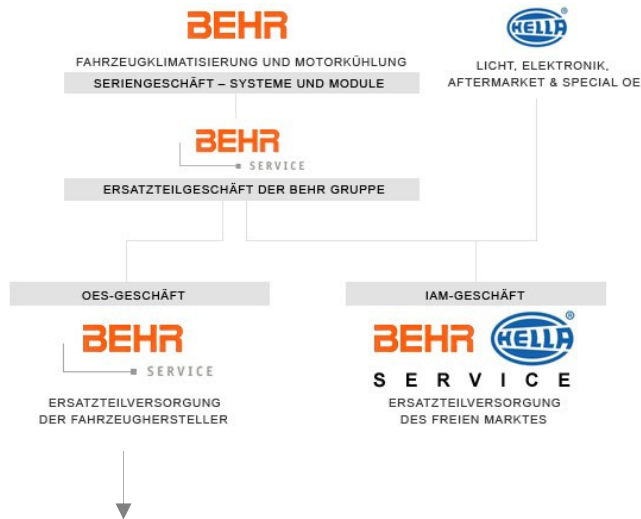

A brief introduction to ...

... Behr Spare parts & Service business

... Behr Service GmbH

Founded: 1999

Headquarters: Schwäbisch Hall

Board of Mngmt.: Hubert Ernst
Herbert Hunzelmann (from October '07)
Jürgen Laucher