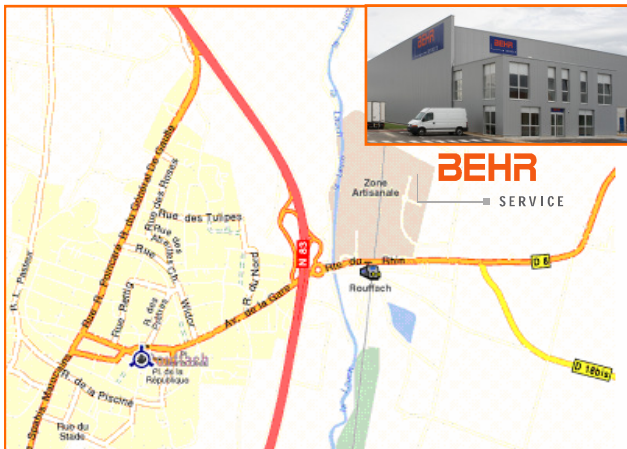

## Way to Behr Service in Rouffach

### From Strasbourg

- Drive on A35 direction Mulhouse.
- Take the exit Colmar and continue on the RN83 until the exit # 23.
- At the round-about, take the first exit and continue on the D83. Cross Colmar exit at « Rouffach centre / Zone industrielle Est ».

### From « Euro-Airport » (Mulhouse-Bâle)

- Take the A35 direction Strasbourg until the exit Niederhergheim.
- There, drive on the D201, then on the D8, direction « Rouffach/ Zone Industrielle Est ».

**You will find the Behr Service building at #15, Rue Dr. Manfred Behr.**

**Logistics center**  
Behr Service S.A.S.  
15, rue Dr. Manfred Behr  
68250 Rouffach