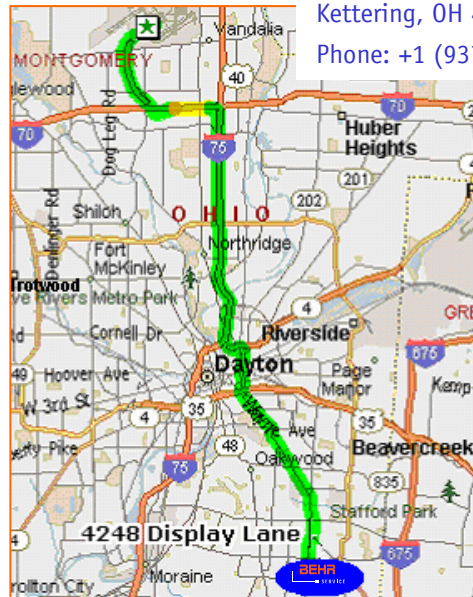

Directions to Behr Service America's different locations

... Behr Service America, L.P., FORT WORTH from Dallas/Fort Worth (D/FW) airport

* Detailed map from I35W / Exit Meacham Blvd. to Behr Service

- In D/FW Airport / International Parkway take the South exit
- Take ramp onto TX-183 West toward Fort Worth
- Take I-820 (North) exit and go West on I-820
- Take left exit #16B onto I-35W South towards Fort Worth
- Take exit #56A* – Meacham Blvd.
- Turn right on Meacham Blvd.
- Turn right on Mark IV Parkway
- Turn left on Franklin Dr. and arrive at 2301.

... Behr America Service Parts, LLC, KETTERING from Dayton (Airport)

- Take I75 South through Dayton
- Take exit 50 B/Oh 741/Springboro Rd.
- Turn left at bottom of ramp onto 741 South (1.7 miles) and turn left on W. Stroop Rd.
- Go 4.1 miles and turn right onto Marshall Rd.
- Go ≈ 3 miles and turn left on E. David Rd.
- After ≈ 1 mile, turn left on Display Lane and arrive at 4248.

Behr America Service Parts,
LLC (BASP)
4248 Display Lane
Kettering, OH 45429, USA
Phone: +1 (937) 369-2600

... Behr America Service Parts, LLC, TROY from Detroit Airport / from Dearborn

From Detroit Airport to Rochester Rd. exit

- Take I-94 East (Detroit) (≈ 17 miles)
- Transfer to I-75 North (≈ 14 miles)
- Take Rochester Road exit (#67), go North

From Dearborn to Rochester Rd. exit

- Take Southfield Freeway North
- Transfer to I696 East
- Transfer to I75 North
- Take Rochester Road exit (#67), go North

From Rochester Rd. exit (#67) to Behr

- Turn right (East) onto Big Beaver Rd.
- Turn right (South) onto Daley Dr.
- Daley Dr. dead-ends in front of Behr.