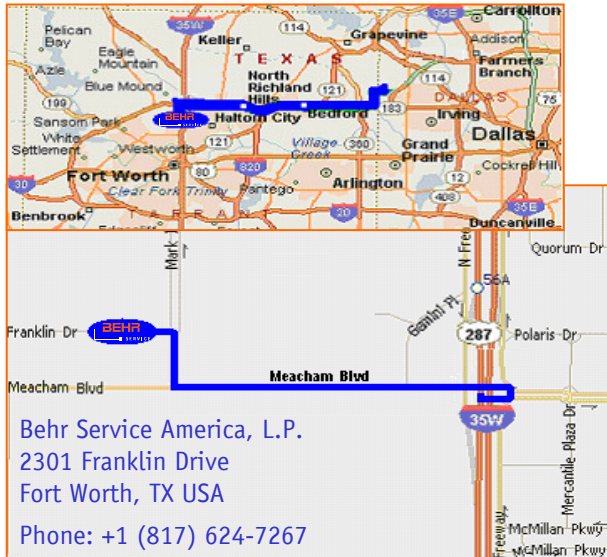

## Welcome to Behr Service America

Behr Service building in Fort Worth

Performance Partnership

**BEHR**

SERVICE

# Directions to Behr Service America's different locations

## ... Behr Service America, L.P., FORT WORTH from Dallas/Fort Worth (D/FW) airport

\* Detailed map from I35W / Exit Meacham Blvd. to Behr Service

- In D/FW Airport / International Parkway take the South exit
- Take ramp onto TX-183 West toward Fort Worth
- Take I-820 (North) exit and go West on I-820
- Take left exit #16B onto I-35W South towards Fort Worth
- Take exit #56A\* – Meacham Blvd.
- Turn right on Meacham Blvd.
- Turn right on Mark IV Parkway
- Turn left on Franklin Dr. and arrive at 2301.

## ... Behr America Service Parts, LLC, KETTERING from Dayton (Airport)

- Take I75 South through Dayton
- Take exit 50 B/Oh 741/Springboro Rd.
- Turn left at bottom of ramp onto 741 South (1.7 miles) and turn left on W. Stroop Rd.
- Go 4.1 miles and turn right onto Marshall Rd.
- Go ≈ 3 miles and turn left on E. David Rd.
- After ≈ 1 mile, turn left on Display Lane and arrive at 4248.