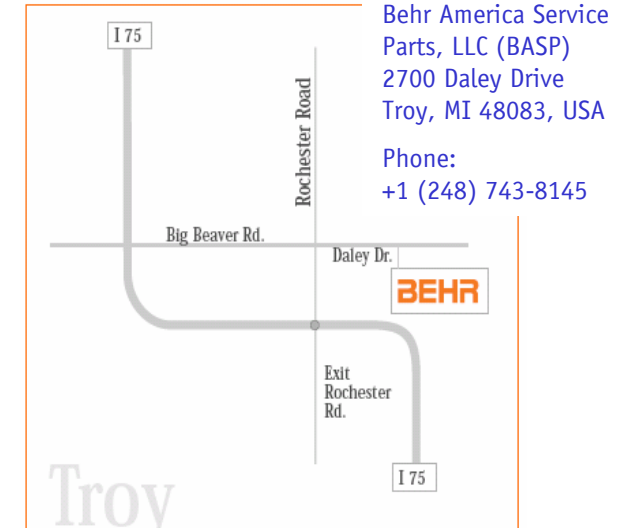

... Behr America Service Parts, LLC, TROY from Detroit Airport / from Dearborn

From Detroit Airport to Rochester Rd. exit

- Take I-94 East (Detroit) (≈ 17 miles)
- Transfer to I-75 North (≈ 14 miles)
- Take Rochester Road exit (#67), go North

From Dearborn to Rochester Rd. exit

- Take Southfield Freeway North
- Transfer to I696 East
- Transfer to I75 North
- Take Rochester Road exit (#67), go North

From Rochester Rd. exit (#67) to Behr

- Turn right (East) onto Big Beaver Rd.
- Turn right (South) onto Daley Dr.
- Daley Dr. dead-ends in front of Behr.